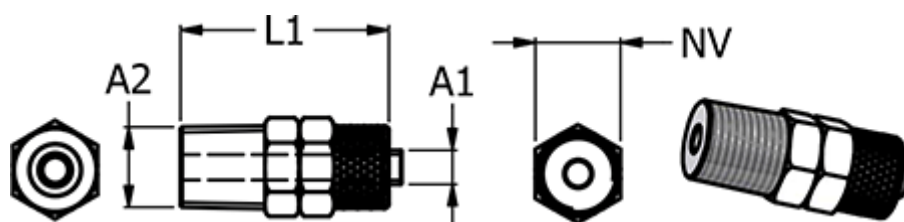

Article number: 586116186

Description: Push-on fitting 11.618-6, metal  $\text{Ø}6/4\text{-R } 1/8\text{'}$   
Straight connector

## Measures

Hose diameter A1	= 6/4
L1	= 26.5
NV	= 12
Thread A2	= R 1/8"